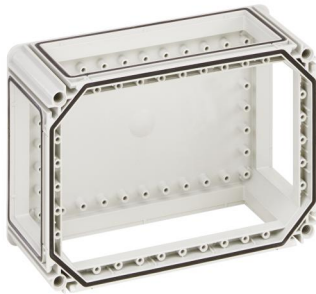

Box base

GTK 1

GTK 1

Box base

Productnumber: 07000101

Dimensions: 320 x 220 x 129 mm

Box base with housing connector (GGV)

Technical Data

Dimensions

Width:	320 mm
Length:	220 mm
Height:	129 mm

Material characteristics

Flammability class according with UL94:	V2
Glow-wire flammability according to EN 60695-2-11:	960 °C
Industry quality:	no

mechanical properties