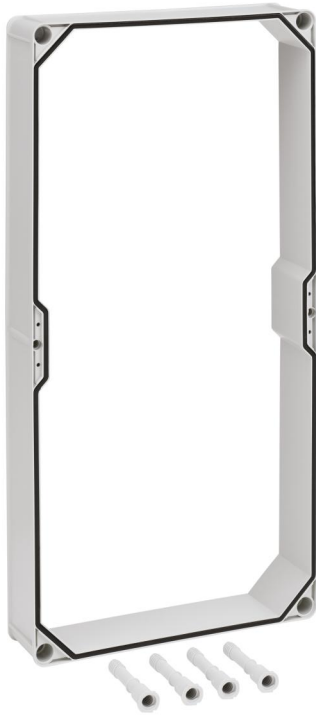

Cover frame

GAR 4

GAR 4

Cover frame

Productnumber: 07050401

Dimensions: 320 x 640 x 80 mm

Distance frame, Grey, with screws, to increase the installation depth by 75 mm

Technical Data

Dimensions

Width:	320 mm
Length:	640 mm
Height:	80 mm

Material characteristics

Industry quality:	no
-------------------	----

mechanical properties

Type of accessory:	other
--------------------	-------

Ambient conditions