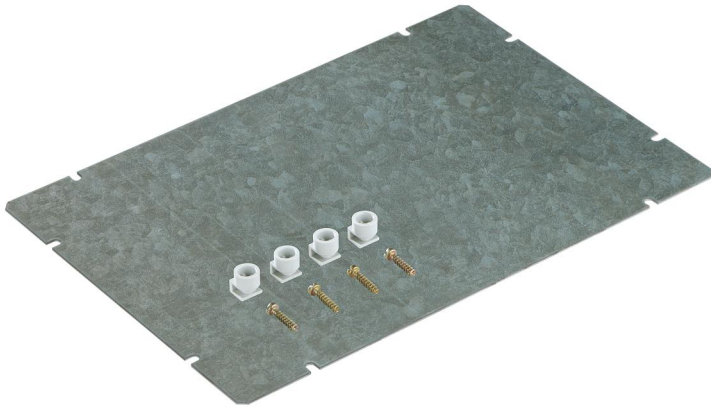

Mounting plate  
**GMS 5**

**GMS 5**

**Mounting plate**

Productnumber: 07100501

Dimensions: 380 x 580 x 2 mm

Assembly plate, galvanized steel plate, 2 mm thick,  
with mounting kit

---

### Dimensions

Width:	380 mm
Length:	580 mm
Height:	2 mm