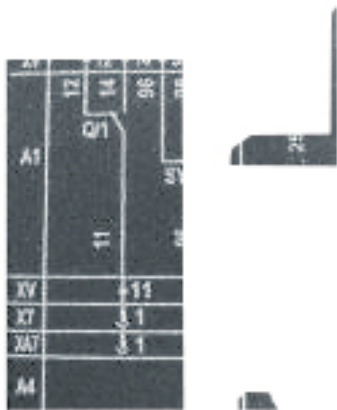

Auxiliary contactor/signalling

GHL 018

GHL 018

Auxiliary contactor/signalling

Productnumber: 07701801

Auxiliary switch, for power switch

Technical Data

Material characteristics