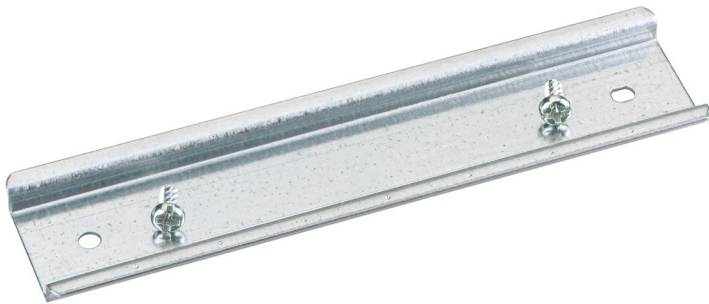

Standard rail

AL NS35-186

AL NS35-186

Standard rail

Productnumber: 16201401

Dimensions: 35 x 186 x 7,5 mm

Standard rail acc. to DIN EN 60715, 35 x 7.5mm

Enclosure type AL 2320

Technical Data

Dimensions

Width:	35 mm
Length:	186 mm
Height:	7.5 mm

Material characteristics

Industry quality:	no
-------------------	----