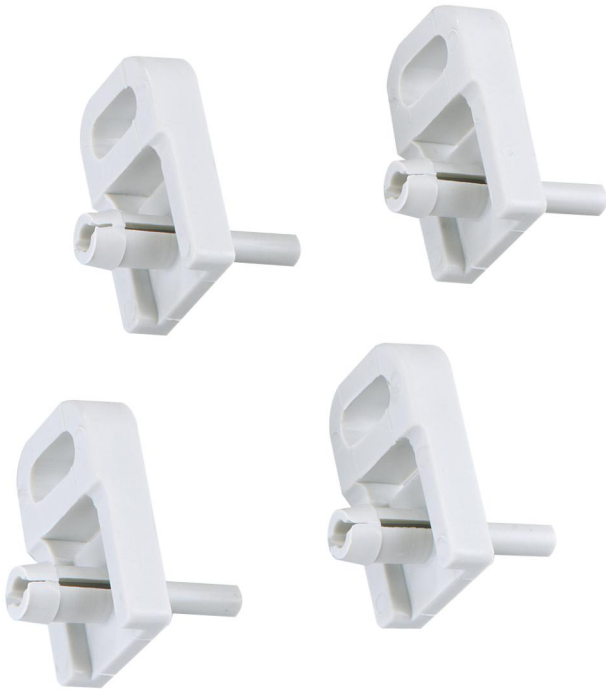

External fixing lugs kit

TK ABL

TK ABL

External fixing lugs kit

Productnumber: 19400101

Dimensions: 100 x 30 x 20 mm

External fixing lugs set made of plastic, for all TK PS/PC, RK enclosures, from TK PS/PC 77

Set = 4 pcs.

Technical Data

Dimensions

Width:	100 mm
Length:	30 mm
Height:	20 mm

Material characteristics

Flammability class according with UL94:	V2
Glow-wire flammability according to EN 60695-2-11:	750 °C
Industry quality:	no