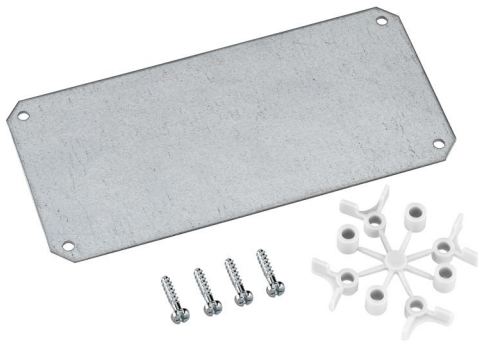

Mounting plate

TK MPS-1809

TK MPS-1809

Mounting plate

Productnumber: 19701001

Dimensions: 74 x 160 x 2 mm

Assembly plate in galvanized steel melamine-clad insulating material, 2 mm thick, incl. fixing screws, grey

TK PS / TK PC 1809