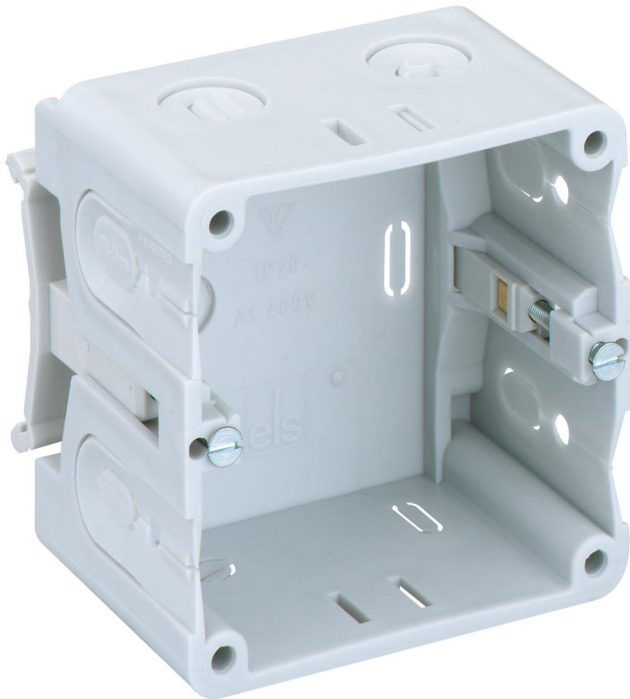

Channel installation box

KD 1 70/47 K2 gr

KD 1 70/47 K2 gr

Channel installation box

Productnumber: 37004701

Dimensions: 71 x 71 x 51 mm

Channel installation box, rated insulation voltage:
400V AC, certified by VDE (DIN EN 50085-1 (VDE
0604-1))

**for installation in Gewiss wall trunking/device
installation ducts**

Technical Data

electrical characteristics

Rated insulation voltage AC:	400 V
------------------------------	-------

Colours

Cover colour:	green
---------------	-------

Dimensions

Width:	71 mm
--------	-------

Length:	71 mm
---------	-------

Height:	51 mm
---------	-------

Material characteristics

Halogen free:	no
---------------	----

Industry quality:	no
-------------------	----