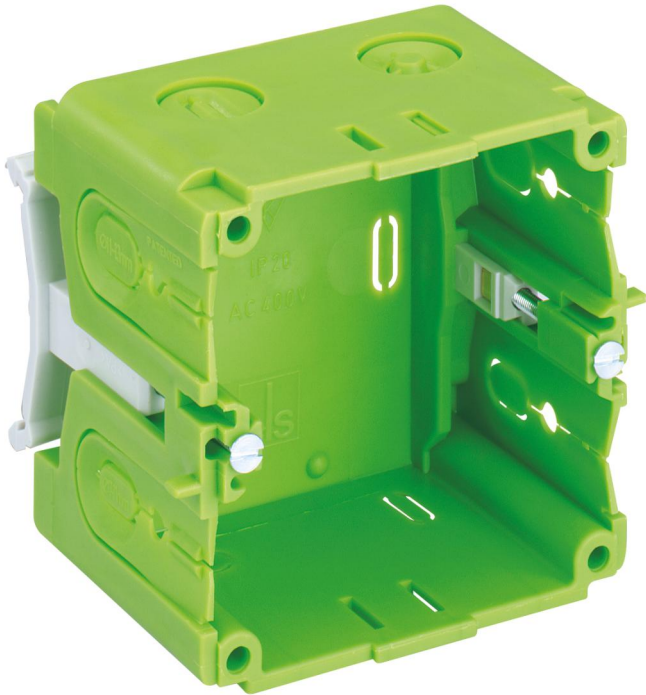

Channel installation box

KD 1 70/52 K2 gn

KD 1 70/52 K2 gn

Channel installation box

Productnumber: 37005201

Dimensions: 71 x 71 x 56 mm

Channel installation box, rated insulation voltage:
400V AC, certified by VDE (DIN EN 50085-1 (VDE
0604-1))

**for installation in Gewiss wall trunking/device
installation ducts**

Technical Data

electrical characteristics

Rated insulation voltage AC:	400 V
------------------------------	-------

Colours

Cover colour:	green
---------------	-------

Dimensions

Width:	71 mm
--------	-------

Length:	71 mm
---------	-------

Height:	56 mm
---------	-------

Material characteristics

Halogen free:	no
---------------	----

Industry quality:	no
-------------------	----

Base unit material:	Polypropylene
---------------------	---------------

Cover material:	Polypropylene
-----------------	---------------

Certificates

Test mark:	VDE (DIN EN 50085-1 (VDE 0604-1))
------------	-----------------------------------
