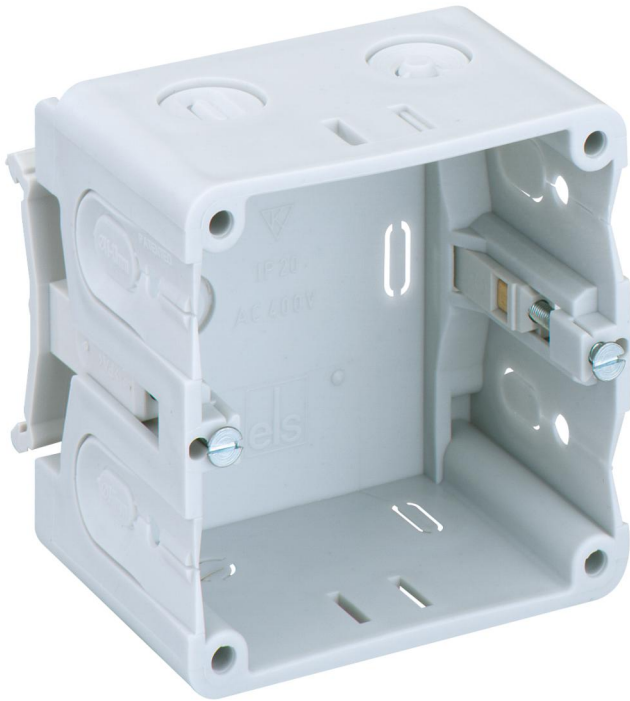

Channel installation box

KD 1 70/50 K3 ws

KD 1 70/50 K3 ws

Channel installation box

Productnumber: 37045001

Dimensions: 71 x 71 x 54 mm

Channel installation box, rated insulation voltage:
400V AC, certified by VDE (DIN EN 50085-1 (VDE
0604-1))

**for installation in Kleinhuis wall trunking/device
installation ducts**

Technical Data

electrical characteristics

Rated insulation voltage AC:	400 V
------------------------------	-------

Colours

Cover colour:	green
---------------	-------

Dimensions

Width:	71 mm
--------	-------

Length:	71 mm
---------	-------

Height:	54 mm
---------	-------

Material characteristics

Halogen free:	no
---------------	----

Industry quality:	no
-------------------	----