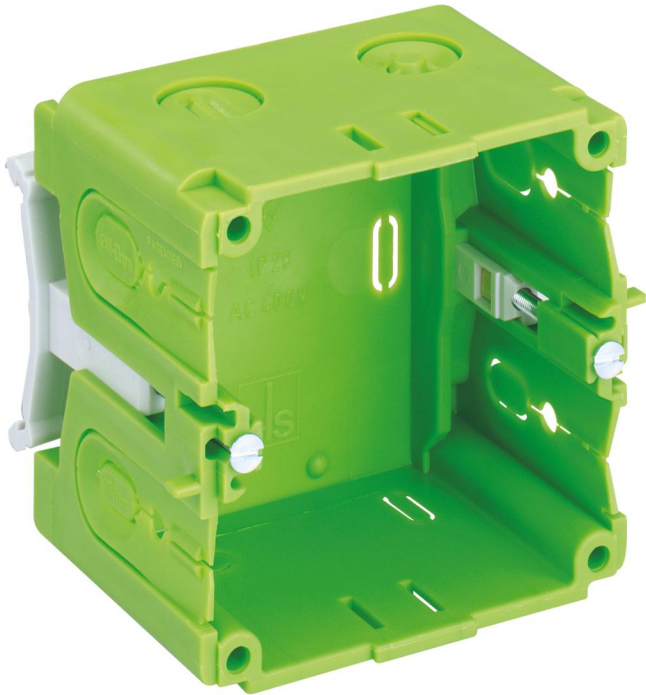

Channel installation box

KD 1 70/55 K3 gr

KD 1 70/55 K3 gr

Channel installation box

Productnumber: 37045501

Dimensions: 71 x 71 x 59 mm

Channel installation box, rated insulation voltage:
400V AC, certified by VDE (DIN EN 50085-1 (VDE
0604-1))

**for installation in Kleinhuis wall trunking/device
installation ducts**

Technical Data

electrical characteristics

Rated insulation voltage AC:	400 V
------------------------------	-------

Colours

Cover colour:	green
---------------	-------

Dimensions

Width:	71 mm
--------	-------

Length:	71 mm
---------	-------

Height:	59 mm
---------	-------

Material characteristics

Halogen free:	no
---------------	----

Industry quality:	no
-------------------	----

Base unit material:	Polypropylene
---------------------	---------------

Cover material:	Polypropylene
-----------------	---------------

Certificates

Test mark:	VDE (DIN EN 50085-1 (VDE 0604-1))
------------	-----------------------------------