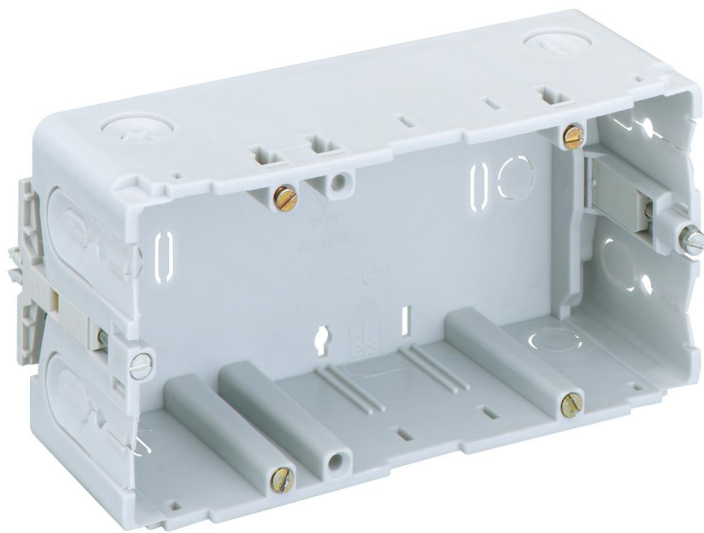

Channel installation box

KD 2 70/47 K2 gr

KD 2 70/47 K2 gr

Channel installation box

Productnumber: 38204701

Dimensions: 55 mm

Channel installation box, rated insulation voltage:
400V AC, certified by VDE (DIN EN 50085-1 (VDE
0604-1))

**2-way, for installation in Gewiss wall
trunkings/device installation ducts**

Technical Data

electrical characteristics

Rated insulation voltage AC:	400 V
------------------------------	-------

Colours

Cover colour:	green
---------------	-------

Dimensions

Height:	55 mm
---------	-------

Material characteristics

Halogen free:	no
---------------	----

Industry quality:	no
-------------------	----

Ambient conditions

max. relative humidity 25°C:	100 %
------------------------------	-------

24h ambient temperature:	35 °C
--------------------------	-------

Installation location:	Indoors
------------------------	---------

Material

Base unit material:	Polypropylene
---------------------	---------------