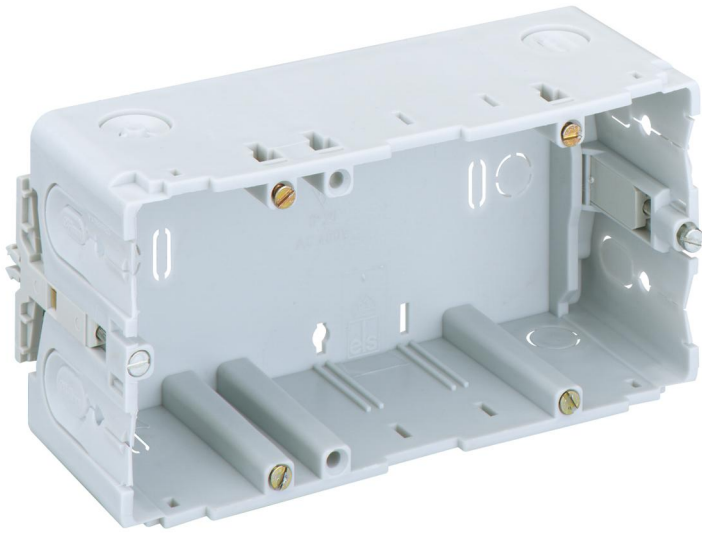

Channel installation box

### **KD 2 70/50 K3 ws**

**Channel installation box**

Productnumber: 38245001

Dimensions: 71 x 142 x 54 mm

Channel installation box, rated insulation voltage:  
400V AC, certified by VDE (DIN EN 50085-1 (VDE  
0604-1))

**2-way, for installation in Kleinhuis wall  
trunking/device installation ducts**

---

### Dimensions

---

Width:	71 mm
--------	-------

---

Length:	142 mm
---------	--------

---

Height:	54 mm
---------	-------

---