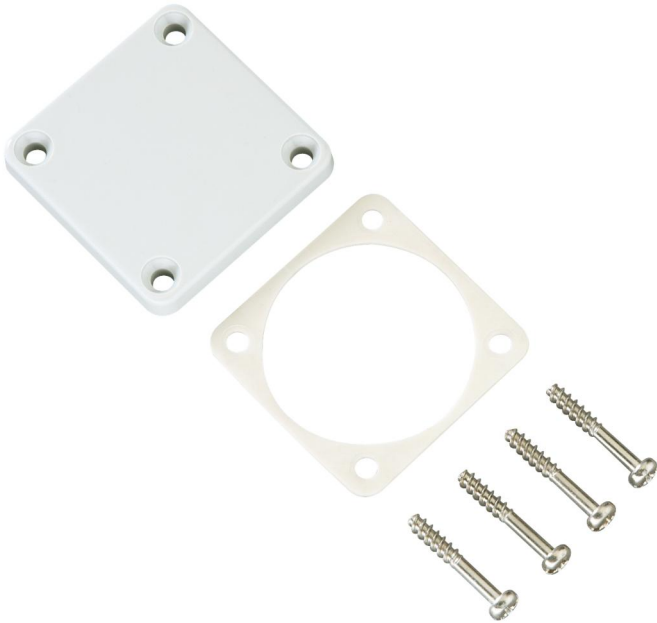

Blank cover

KD BD/SCHUKO®

KD BD/SCHUKO®

Blank cover

Productnumber: 51003801

Dimensions: 50 x 50 x 6 mm

Blank cleat for empty enclosures, for closing off unused socket openings

Technical Data

Colours

Accessory colour:	light grey
-------------------	------------

Dimensions

Width:	50 mm
--------	-------

Length:	50 mm
---------	-------

Height:	6 mm
---------	------

Material characteristics

Industry quality:	no
-------------------	----

mechanical properties

Type of accessory:	Cover
--------------------	-------

Ambient conditions

Installation location:	Indoors
------------------------	---------
