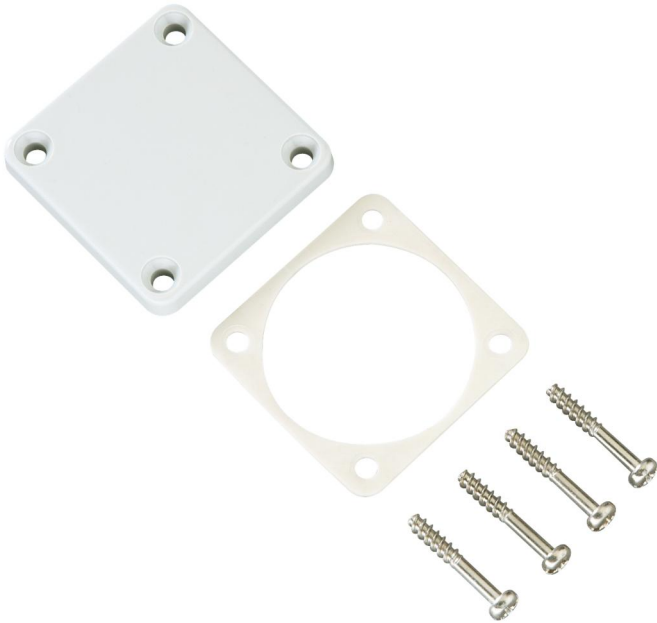

Blank cover

### **KD BD/CEE**

**Blank cover**

Productnumber: 51006001

Dimensions: 75 x 75 x 6 mm

Blank cleat for empty enclosures, for closing off unused socket openings

---

### Colours

---

Accessory colour:	light grey
-------------------	------------

---

### Dimensions

---

Width:	75 mm
--------	-------

---

Length:	75 mm
---------	-------

---

Height:	6 mm
---------	------

---