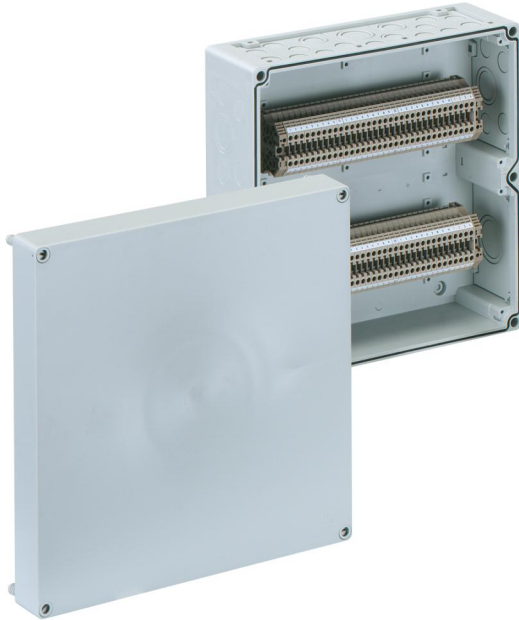

Terminal block enclosure

RKA 4/68-68x4²

RKA 4/68-68x4²

Terminal block enclosure

CUSTOMIZABLE

Productnumber: 62506801

Dimensions: 300 x 300 x 132 mm

Terminal block enclosure, protection class IP65, nominal cross-section 4 mm², U_i=400V AC, Polystyrene, internal fixing points, for standard indoor installations

with 68 screw terminals 4mm³, (type Weidmüller WDU 4)

Accessories supplied:

10 Double-membrane seal IP66 M20 sealing range 7 - 12 mm, 2 Double-membrane seals IP66 M25 sealing range 9 - 16 mm, 2 Double-membrane seal M32 sealing range 14 - 21 mm, 1 Double-membrane seal IP66 M40 sealing range 19 - 28 mm

Dimensions

Width:	300 mm
Length:	300 mm
Height:	132 mm

Material characteristics

UV-resistant:	no
Halogen free:	yes
Flammability class according with UL94:	HB
Glow-wire flammability according to EN 60695-2-11:	650 °C
Industry quality:	no

Ambient conditions

24h ambient temperature:	35 °C
Installation location:	Indoors

Material

Base unit material:	Polystyrene
Cover material:	Polystyrene
Sealing material:	Polyurethane
Cover screw material:	Polyamide, glass-fibre reinforced