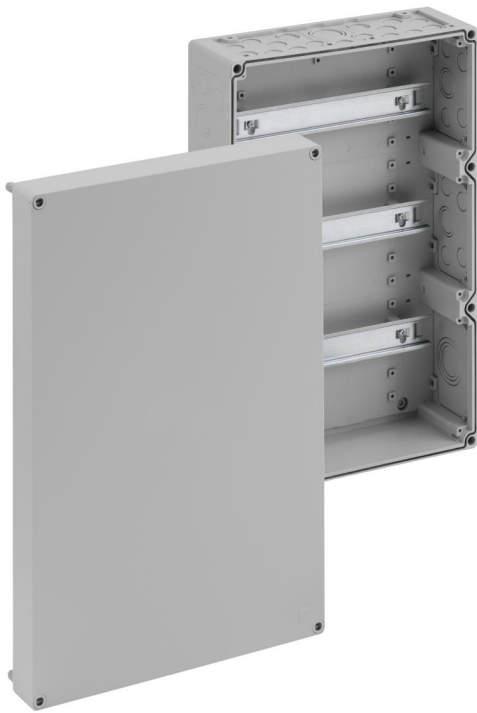

Terminal block enclosure

RKA 4/102-L

RKA 4/102-L

Terminal block enclosure

CUSTOMIZABLE

Productnumber: 62990301

Dimensions: 300 x 450 x 132 mm

Terminal block enclosure, protection class IP65, nominal cross-section 4 mm², U_i=400V AC, Polystyrene, internal fixing points, for standard indoor installations

without terminals, with mounting rails NS35

Accessories supplied:

10 Double-membrane seal IP66 M20 sealing range 7 - 12 mm, 2 Double-membrane seals IP66 M25 sealing range 9 - 16 mm, 2 Double-membrane seal M32 sealing range 14 - 21 mm, 1 Double-membrane seal IP66 M40 sealing range 19 - 28 mm

Dimensions

Width:	300 mm
Length:	450 mm
Height:	132 mm

Material characteristics

UV-resistant:	no
Halogen free:	yes
Flammability class according with UL94:	HB
Glow-wire flammability according to EN 60695-2-11:	650 °C
Industry quality:	no

Ambient conditions

24h ambient temperature:	35 °C
Installation location:	Indoors

Material

Base unit material:	Polystyrene
Cover material:	Polystyrene
Sealing material:	Polyurethane
Cover screw material:	Polyamide, glass-fibre reinforced