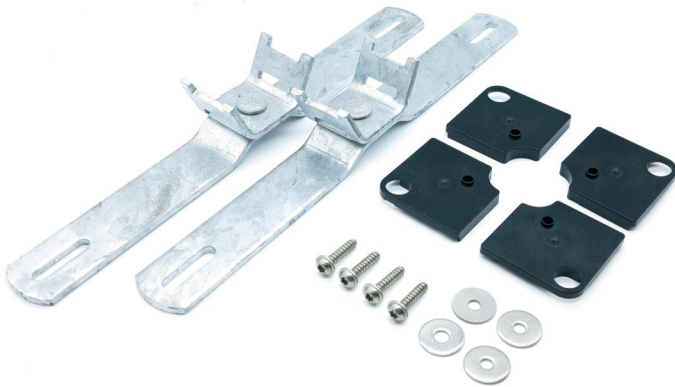

Mast clamp set

### **GEOS MSS-30**

#### **Mast clamp set**

Productnumber: 72005001

Dimensions: 35 x 300 x 40,5 mm

Mast clamp set made of hot-dip galvanized steel,  
set = 2 pieces

**mounting on the 300mm enclosure side**

---

### Dimensions

Width:	35 mm
Length:	300 mm
Height:	40.5 mm