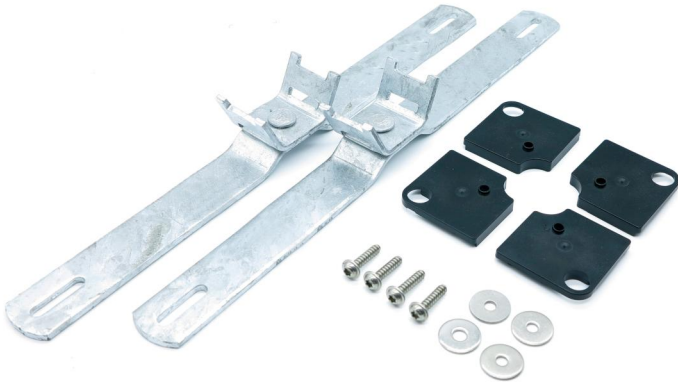

Mast clamp set

GEOS MSS-40

GEOS MSS-40

Mast clamp set

Productnumber: 72005101

Dimensions: 35 x 400 x 40,5 mm

Mast clamp set made of hot-dip galvanized steel,
set = 2 pieces

mounting on the 400mm enclosure side

Technical Data

Dimensions

Width:	35 mm
Length:	400 mm
Height:	40.5 mm

Material characteristics

Flammability class according with UL94:	V0
Glow-wire flammability according to EN 60695-2-11:	875 °C
Industry quality:	yes

Ambient conditions

Installation location:	unprotected outdoor areas
------------------------	---------------------------

Accessories

[72004001 - SRS 60-90 - Screw clamp set](#)

[72004101 - SRS 90-150 - Screw clamp set](#)

[72004201 - SRS 150-210 - Screw clamp set](#)

[72013101 - GEOS DP-3040 - Design plate](#)

[72013201 - GEOS DP-4050 - Design plate](#)