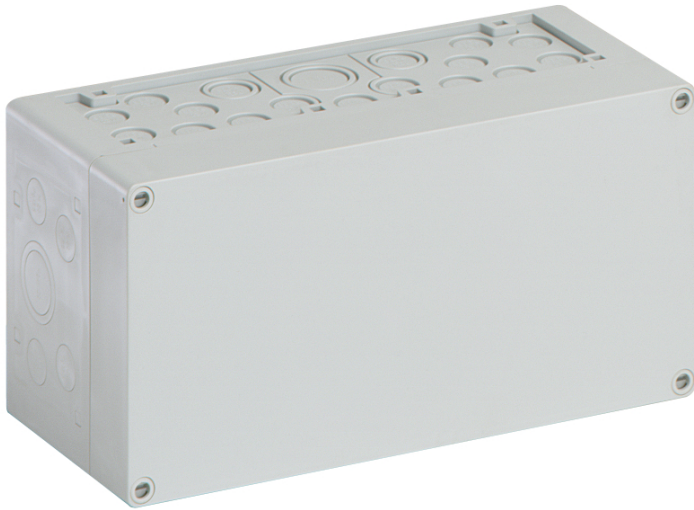

Empty enclosure

AKL 1-g

AKL 1-g

Empty enclosure

CUSTOMIZABLE

Productnumber: 74040101

Dimensions: 300 x 150 x 132 mm

Empty enclosure, protection class IP65, Polystyrene, Ui=690V AC, Ui=1000V DC, internal fixing points, for standard indoor installations

Box: Polystyrene, Lid: Polystyrene, grey, knockouts, M20/M25/M32/M40, (46 side)

Accessories supplied:

10 Double-membrane seal IP66 M20 sealing range 7 - 12 mm, 2 Double-membrane seals IP66 M25 sealing range 9 - 16 mm, 2 Double-membrane seal M32 sealing range 14 - 21 mm, 1 Double-membrane seal IP66 M40 sealing range 19 - 28 mm

Colours

Cover colour:	grey
---------------	------

Dimensions

Width:	300 mm
Length:	150 mm
Height:	132 mm

Material characteristics

UV-resistant:	no
Halogen free:	yes
Flammability class according with UL94:	HB
Glow-wire flammability according to EN 60695-2-11:	650 °C
Industry quality:	no

Material

Base unit material:	Polystyrene
Cover material:	Polystyrene
Sealing material:	Polyurethane
Cover screw material:	Polyamide, glass-fibre reinforced

Accessories

[19000501 - ASS-gro - External hinge set](#)