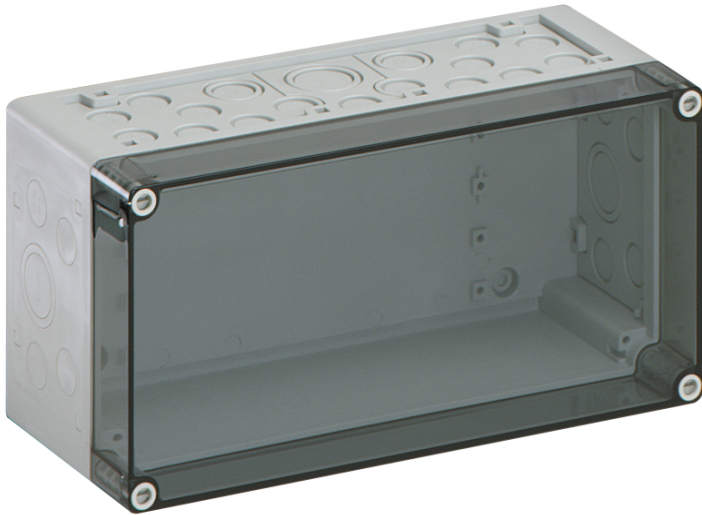

Empty enclosure

AKL 1-t

AKL 1-t

Empty enclosure

CUSTOMIZABLE

Productnumber: 74400101

Dimensions: 300 x 150 x 132 mm

Empty enclosure, protection class IP65, Polystyrene, Ui=690V AC, Ui=1000V DC, internal fixing points, for standard indoor installations

Box: Polystyrene, Lid: Polycarbonate, transparent, knockouts, M20/M25/M32/M40, (46 side)

Accessories supplied:

10 Double-membrane seal IP66 M20 sealing range 7 - 12 mm, 2 Double-membrane seals IP66 M25 sealing range 9 - 16 mm, 2 Double-membrane seal M32 sealing range 14 - 21 mm, 1 Double-membrane seal IP66 M40 sealing range 19 - 28 mm

Dimensions

Width:	300 mm
Length:	150 mm
Height:	132 mm

Material characteristics

UV-resistant:	no
Halogen free:	yes
Flammability class according with UL94:	HB
Glow-wire flammability according to EN 60695-2-11:	650 °C
Industry quality:	no

Material

Base unit material:	Polystyrene
Cover material:	Polycarbonate
Sealing material:	Polyurethane
Cover screw material:	Polyamide, glass-fibre reinforced

Accessories

[19000501 - ASS-gro - External hinge set](#)