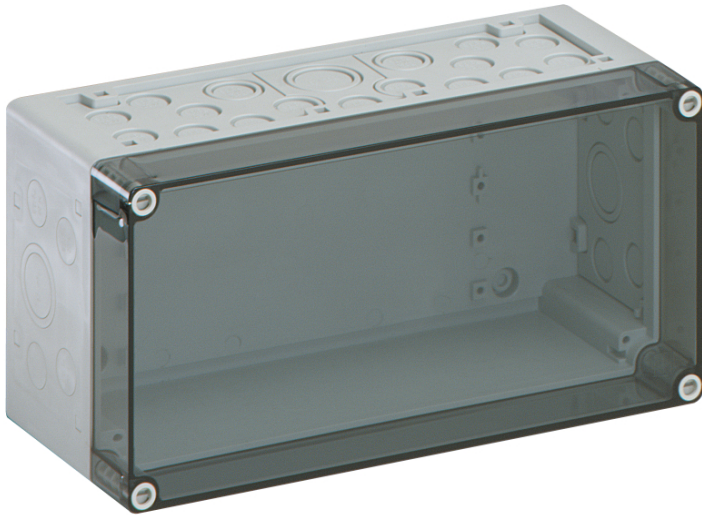

Empty enclosure

AKi 1-t

AKi 1-t

Empty enclosure

CUSTOMIZABLE

Productnumber: 74500101

Dimensions: 300 x 150 x 132 mm

Empty enclosure, protection class IP65, Polycarbonate, $U_i=690V$ AC, $U_i=1000V$ DC, internal fixing points, for installations in industrial environments and protected outdoor areas

Box: Polycarbonate, Lid: Polycarbonate, transparent, knockouts, M20/M25/M32/M40, (46 side)

Accessories supplied:

10 Double-membrane seal IP66 M20 sealing range 7 - 12 mm, 2 Double-membrane seals IP66 M25 sealing range 9 - 16 mm, 2 Double-membrane seal M32 sealing range 14 - 21 mm, 1 Double-membrane seal IP66 M40 sealing range 19 - 28 mm

Dimensions

Width:	300 mm
Length:	150 mm
Height:	132 mm

Material characteristics

UV-resistant:	yes
Halogen free:	yes
Flammability class according with UL94:	V2
Glow-wire flammability according to EN 60695-2-11:	960 °C
Industry quality:	yes

mechanical properties

Type of fastening:	Wall/ceiling mounting
Impact strength:	IK08
Sealable:	yes
Cover screw torque:	1.2 Nm
Stackable:	yes
Type of top part:	Cover
Fastening:	internal fixing points

Ambient conditions