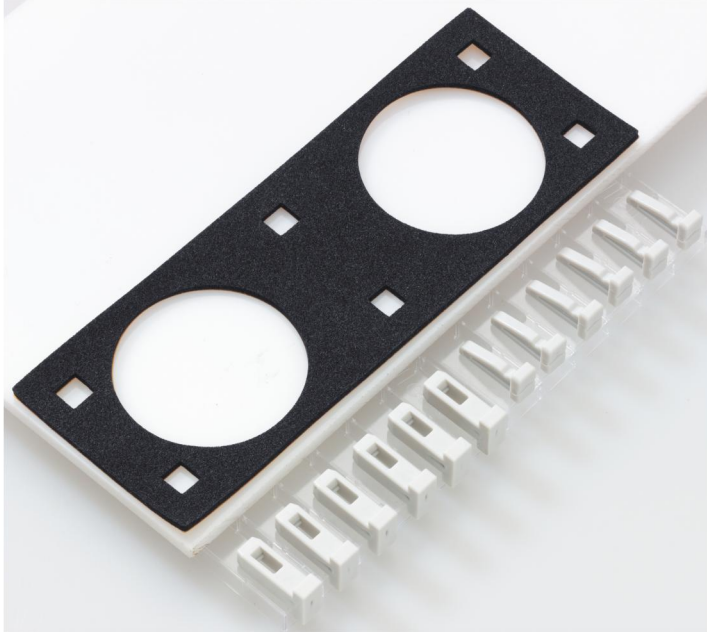

Combi set

STV KS-IP 65

STV KS-IP 65

Combi set

Productnumber: 79100201

Dimensions: 12 x 20,8 x 9,5 mm

For horizontal combination with AKi 05/09 small distributors, complete with wedge connectors and intermediate seals

IP65

Technical Data

electrical characteristics

Type of protection:	IP65
---------------------	------

Dimensions

Width:	12 mm
--------	-------

Length:	20.8 mm
---------	---------

Height:	9.5 mm
---------	--------