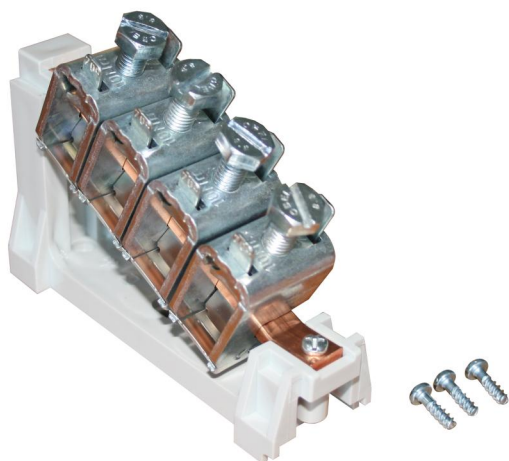

Terminal block

Abox 700 KLS-70²

Abox 700 KLS-70²

Terminal block

Productnumber: 84007001

Dimensions: 220 x 150 x 30 mm

Connecting terminal acc. to DIN EN 60998 (VDE 0613), $U_i=690V$

1-pole - 70 mm²

Technical Data

electrical characteristics

Rated operating voltage AC:	690 V
Number of poles:	1

Dimensions

Width:	220 mm
Length:	150 mm
Height:	30 mm

Material characteristics

Flammability class according with UL94:	V2
Glow-wire flammability according to EN 60695-2-11:	960 °C
Industry quality:	no