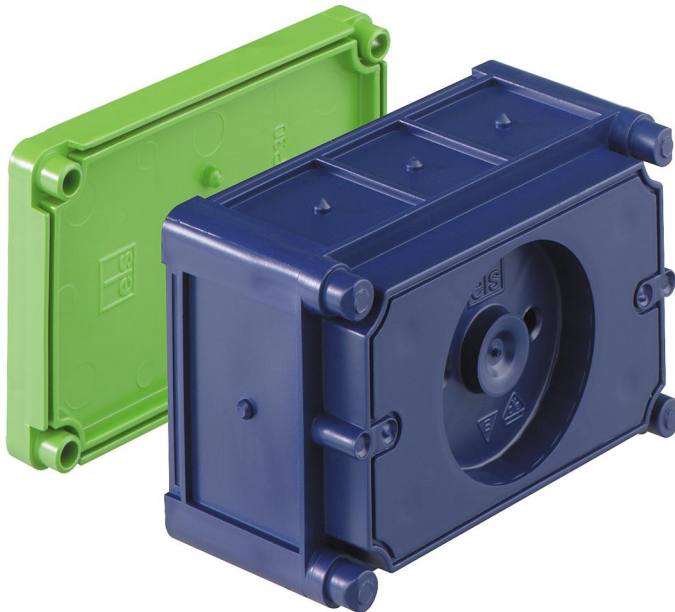

Mounting box

KO EK

KO EK

Mounting box

Productnumber: 97700101

Dimensions: 111 x 71 x 61 mm

Mounting box, suitable as a junction box, screw spacing 83.5 mm (3 9/32 inch) and 100 mm, complies with AFI standard, for installing "American Standard 432", equipment per NEMA Publ. NO.OS 1, combinable, protection class IP30, rated insulation voltage: 400V AC, Halogen free

for Spelsberg HM-UNI (97929901), magnet and nail installation, membrane for perforation, sealing range M16 - M25, support spar compatible

Technical Data

electrical characteristics

Rated insulation voltage AC:	400 V
Type of protection:	IP30
Suitable for:	Concrete construction
UL Type Rating:	not specified

Colours

Cover colour:	other
---------------	-------

Dimensions

Width:	111 mm
Length:	71 mm
Height:	61 mm

Material characteristics

Halogen free:	yes
Flammability class according with UL94:	HB
Glow-wire flammability according to EN 60695-2-11:	650 °C
Industry quality:	no

Material

Base unit material:	Polypropylene
Cover material:	Polypropylene

Accessories

[84000401 - Abox 025/040 KLS-2,5³/4² - Terminal block](#)

[97710001 - K0 VD - sealing plate](#)

[97925001 - HFL - IBT Accessories](#)