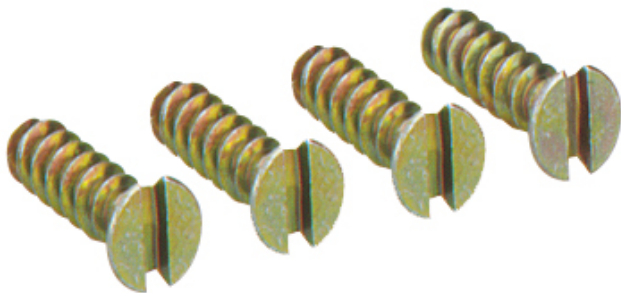

Installation screw

ES-25

ES-25

Installation screw

Productnumber: 97910701

Dimensions: 5,5 x 28 x 5,5 mm

Additional device screws for mounting built-in devices in cavity wall outlet sockets

3.1 x 25 mm

Technical Data

Dimensions

Width:	5.5 mm
Length:	28 mm
Height:	5.5 mm

Material characteristics

Industry quality:	no
-------------------	----